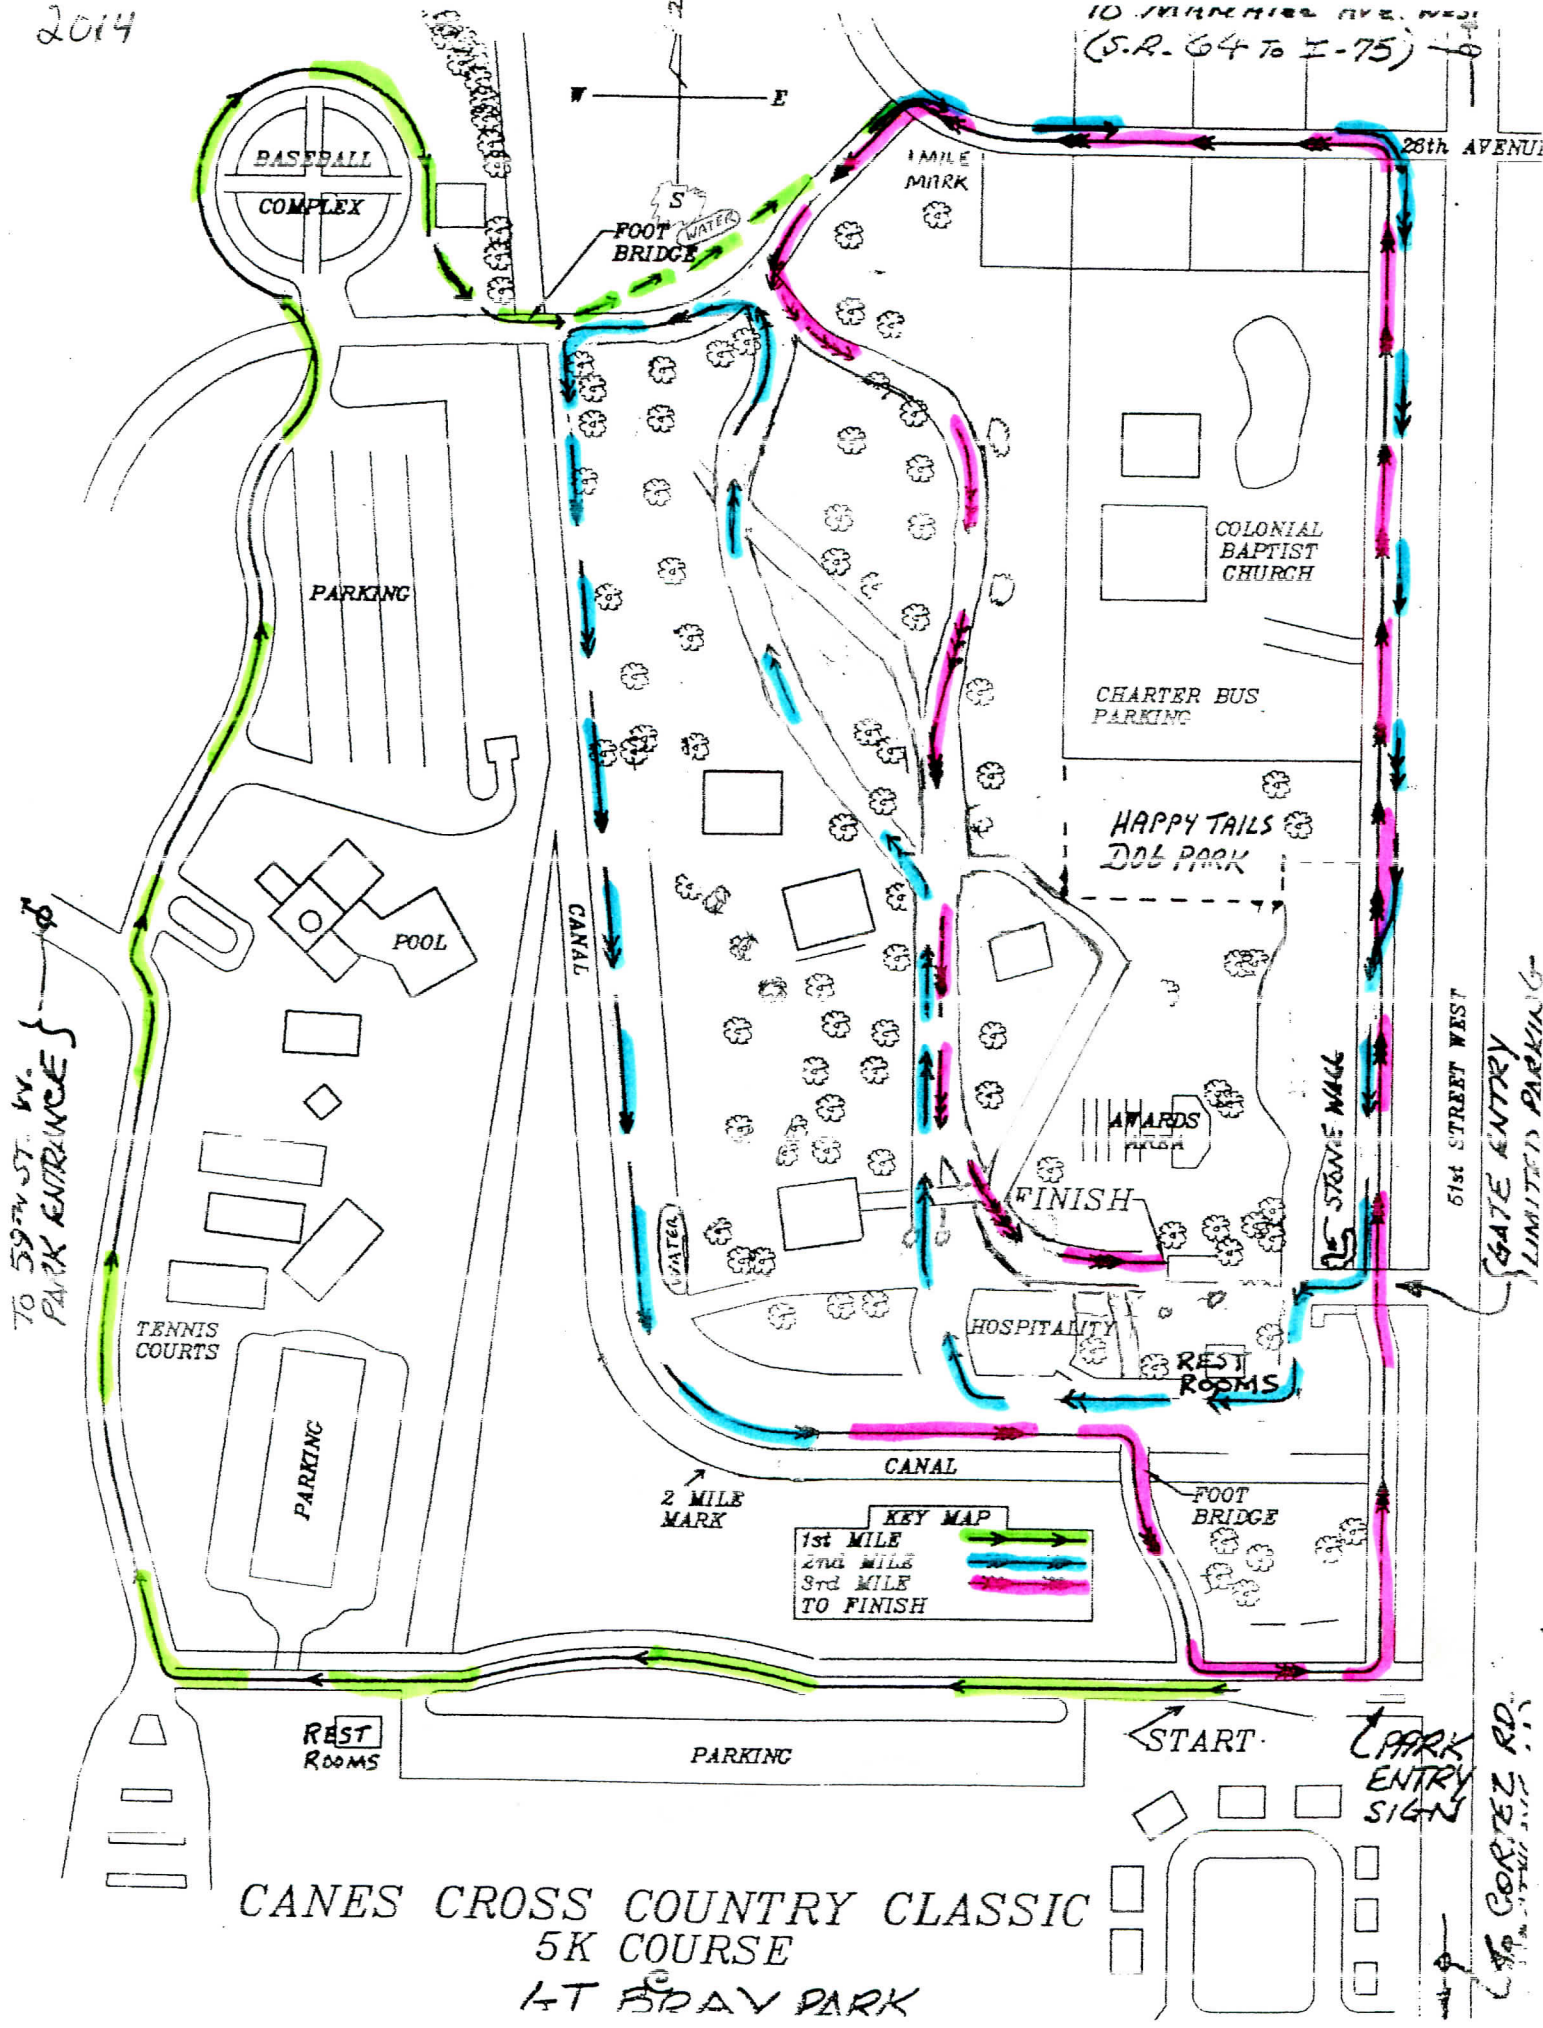

2014

10 THUNDERBOLT AVE. WEST  
(S.R. 64 TO I-75)

**CANES CROSS COUNTRY CLASSIC**  
**5K COURSE**  
**FT BRAGG PARK**

CORTIZ RD.  
 PARK ENTRY SIGN